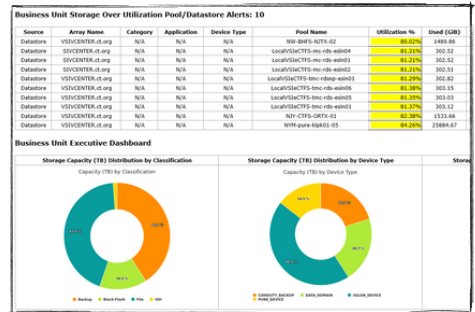

We'll find the important stuff for you.

Visual Storage Intelligence® goes further than other software tools. Our virtual assistant sends an executive analysis of your environment to your email inbox each week highlighting the changes and alerts you care about. Start each week with a strategic to-do list of critical action items.

### Consolidated Insights

You shouldn't have to search through reams of data just to find the most important updates. Our weekly emails pull the **needles out of the haystack**, highlighting the changes that are most relevant and consequential to you.

### Virtual & Cloud Analysis

Quickly absorb summaries of your VM and cloud data, including red light alerts, utilization trends, and estimated **days until clusters reach capacity**.

## Weekly Efficiency Analysis also includes:

- Utilization & Performance Trends
- Capacity Growth & Forecast Breakdowns
- Over-Utilization Alerts
- Executive Dashboards & Storage Charts

[Schedule Demo](#)