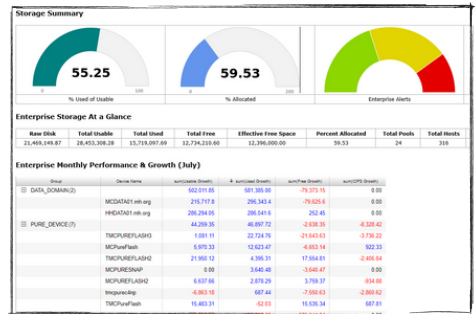

We'll find the important stuff for you.

Visual Storage Intelligence® goes further than other software tools. Our virtual assistant sends an executive analysis of your environment to your email inbox each week highlighting the changes and alerts you care about. Start each week with a strategic to-do list of critical action items.

### Consolidated Insights

You shouldn't have to search through reams of data just to find the most important updates. Our weekly emails pull the **needles out of the haystack**, highlighting the changes that are most relevant and consequential to you.

### Virtual & Cloud Analysis

Quickly absorb summaries of your VM and cloud data, including red light alerts, utilization trends, and estimated **days until clusters reach capacity**.

## Weekly Efficiency Analysis also includes:

- Utilization & Performance Trends
- Capacity Growth & Forecast Breakdowns
- Over-Utilization Alerts
- Executive Dashboards & Storage Charts

[Schedule Demo](#)