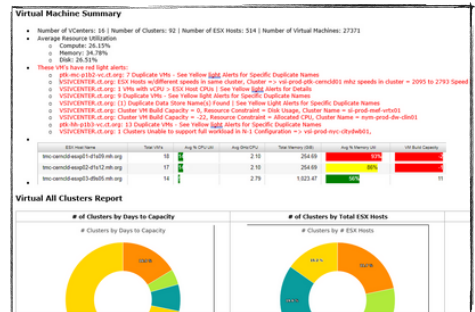

We'll find the important stuff for you.

Visual Storage Intelligence® goes further than other software tools. Our virtual assistant sends an executive analysis of your environment to your email inbox each week highlighting the changes and alerts you care about. Start each week with a strategic to-do list of critical action items.

### Consolidated Insights

You shouldn't have to search through reams of data just to find the most important updates. Our weekly emails pull the **needles out of the haystack**, highlighting the changes that are most relevant and consequential to you.

### Virtual & Cloud Analysis

Quickly absorb summaries of your VM and cloud data, including red light alerts, utilization trends, and estimated **days until clusters reach capacity**.

## Weekly Efficiency Analysis also includes:

- Utilization & Performance Trends
- Capacity Growth & Forecast Breakdowns
- Over-Utilization Alerts
- Executive Dashboards & Storage Charts

[Schedule Demo](#)